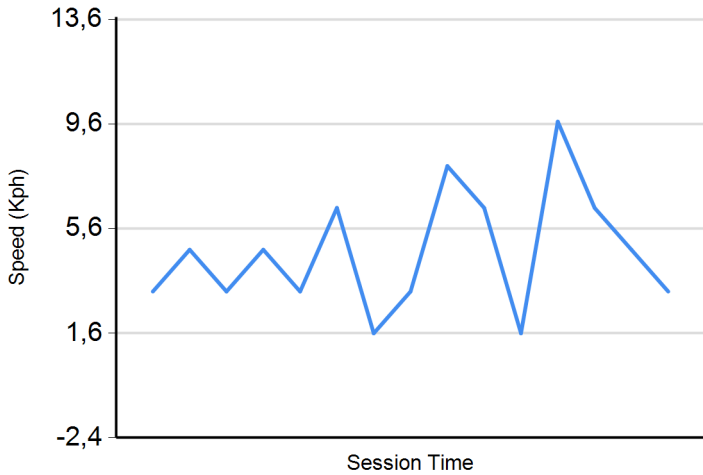

**Air Temperature**

**Track Temperature**

**Humidity**

**Pressure**

**Wind Speed**

**Wind direction**

North = 0°/360° Est = 90° South = 180° West = 270°